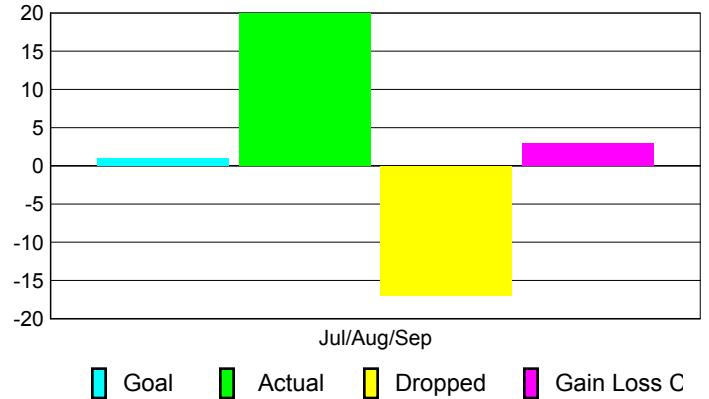

Membership Results 2010-2011

Goal, New, Dropped, Gain/Loss

Comparison of Membership Gain/Loss

Current Year Compared to the Previous Year